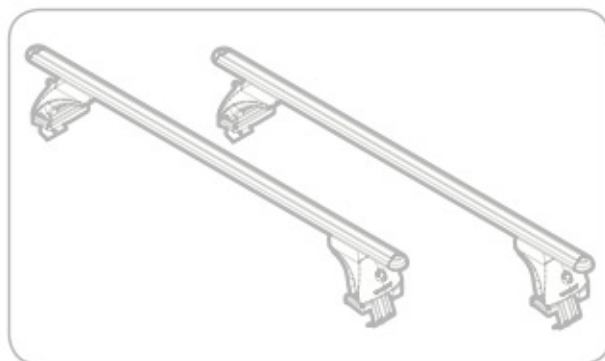

A

ALUMIA
ALLUMINIO
Aluminium

=