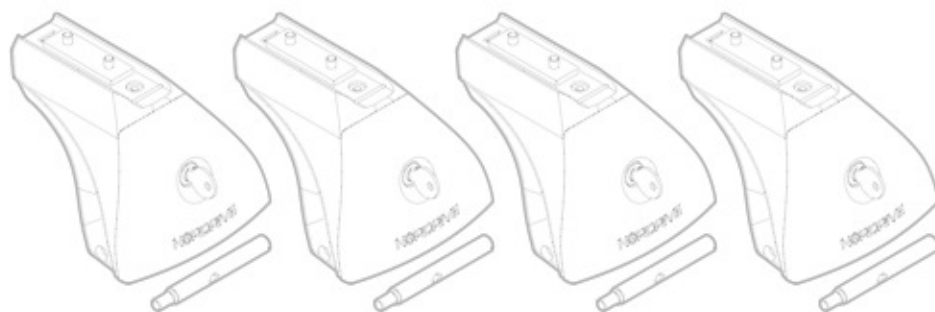

## NORDRIVE<sup>®</sup>

TRANSPORT SOLUTIONS

**SEAT ATECA**  
(no railing)

002 07/16➔

Art. **N21205**

+

Art. **N20001**

**B**

+

Art. **N15021** **L**

**A**

**QUADRA**  
ACCIAIO  
Steel

=

Art. **N15026** **L**

**A**

**ALUMIA**  
ALLUMINIO  
Aluminium