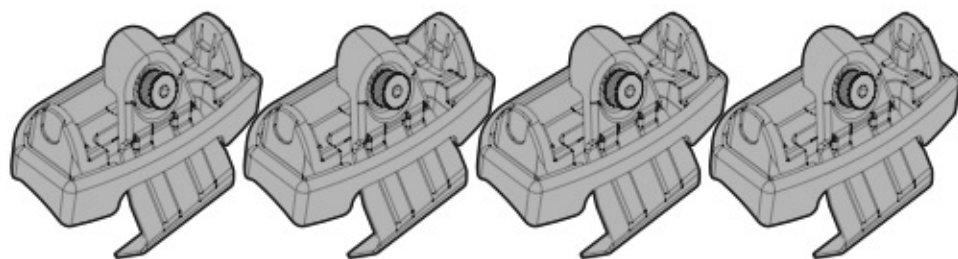

## NORDRIVE<sup>®</sup>

TRANSPORT SOLUTIONS

**SEAT ATECA**  
(no railing)

002 07/16➔

Art. **N21205**

+

Art. **N20001**

**B**