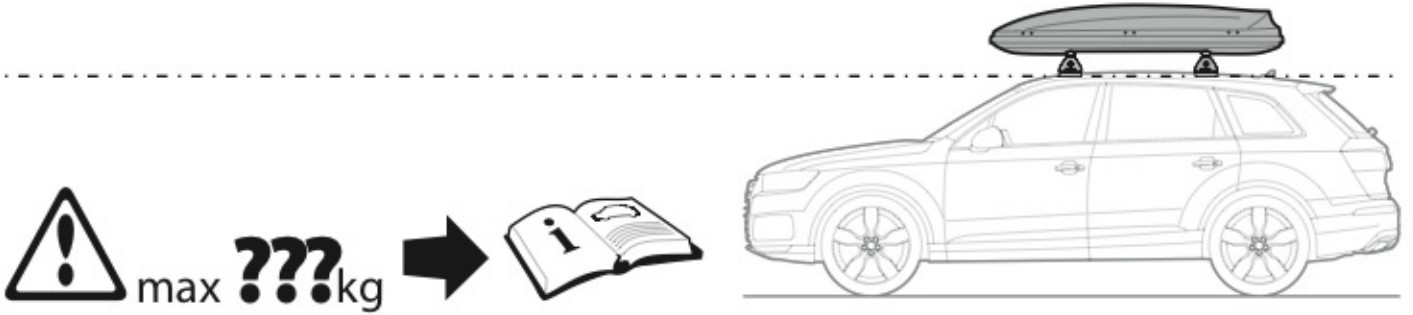

+ + = max kg. **50**