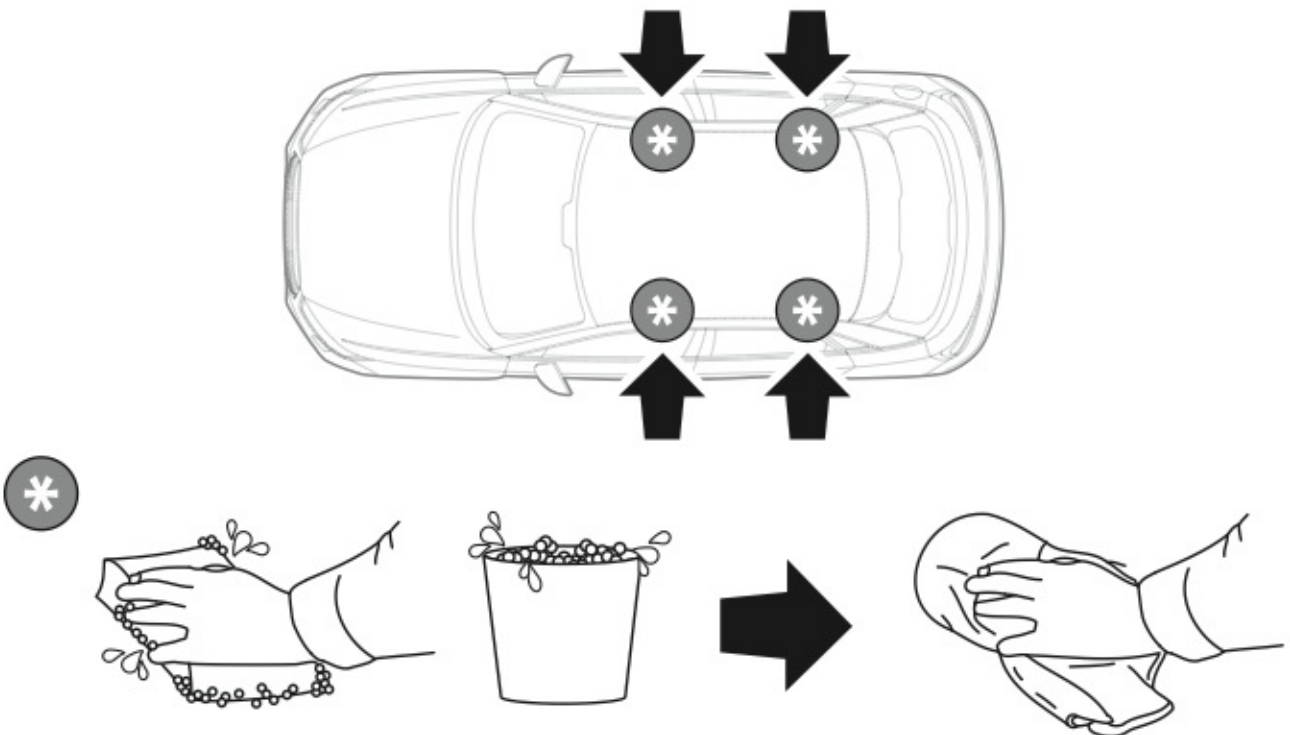

+ + = max kg. **50**