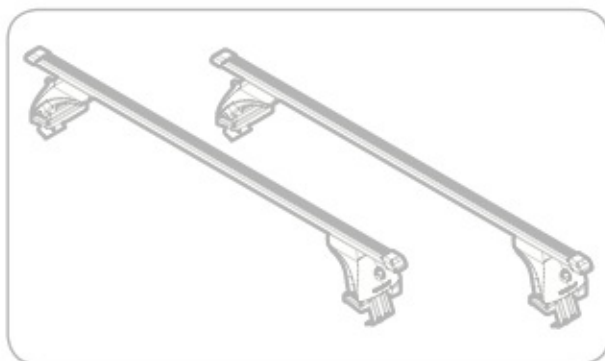

## NORDRIVE<sup>®</sup>

TRANSPORT SOLUTIONS

**SEAT ATECA**  
(no railing)

002 07/16➔

Art. **N21205**

+

Art. **N20001**

**B**

+

Art. **N15021** **L**

**A**

**QUADRA**  
ACCIAIO  
Steel

=

Art. **N15026** **L**

**A**

**ALUMIA**  
ALLUMINIO  
Aluminium